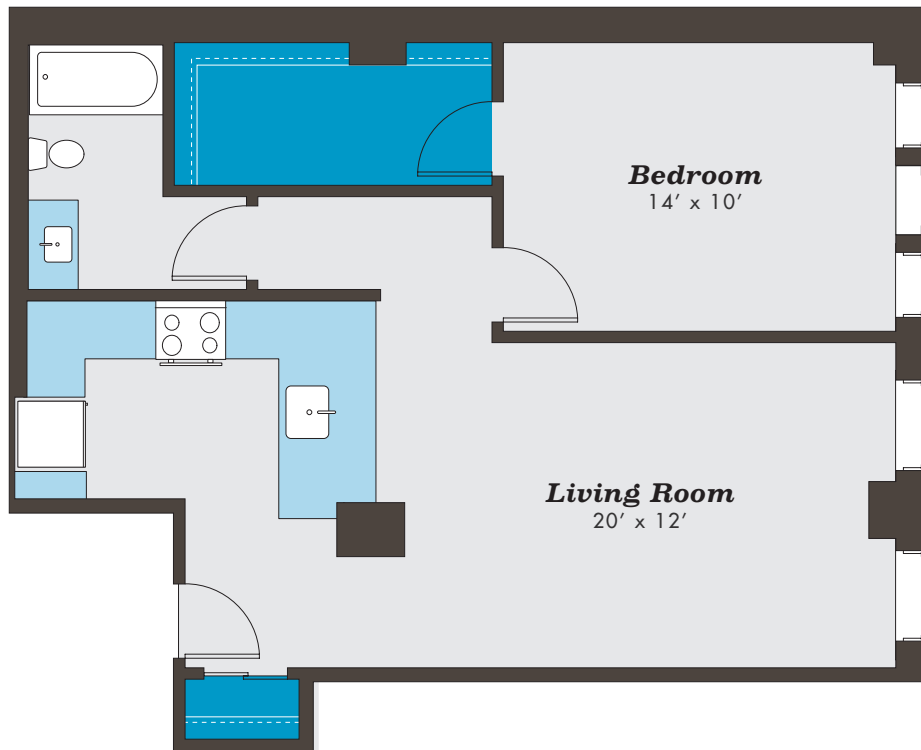

# Sutherland

Tier 03 | 1 Bedroom | 1 Bathroom

Floors 3-7