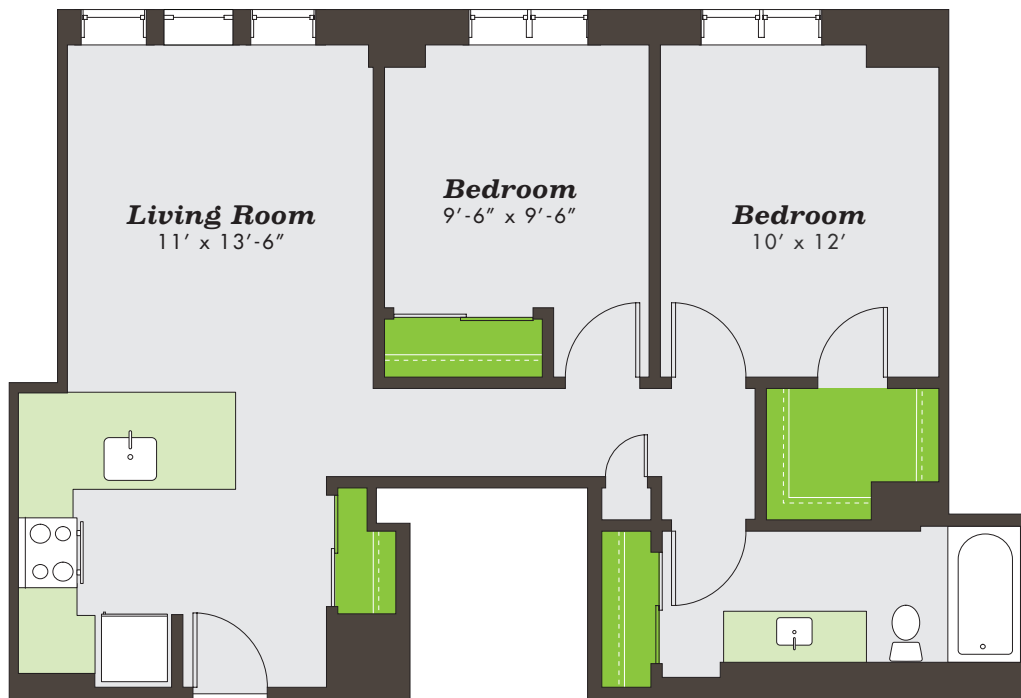

# Sutherland

Tier 16 | 2 Bedroom | 1 Bathroom

Floors 3-7