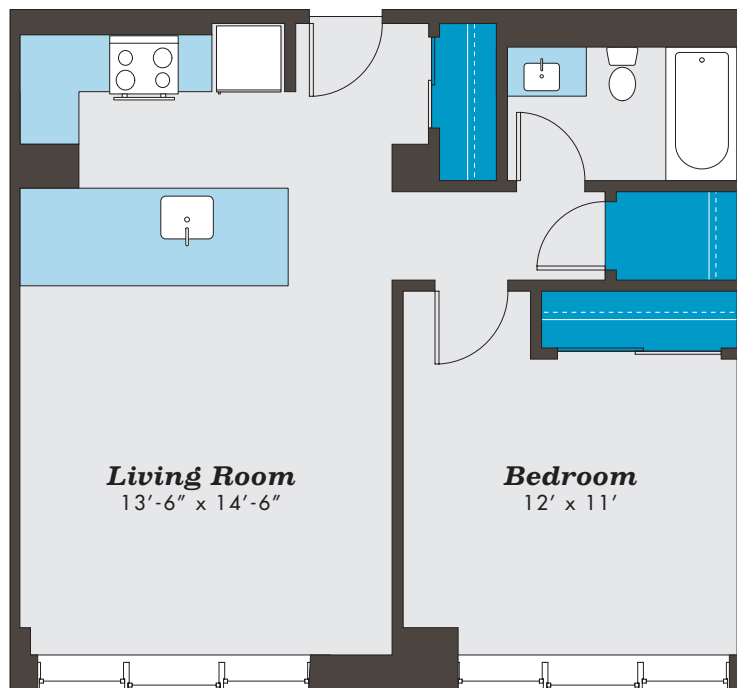

# Sutherland

Unit 203 | 1 Bedroom | 1 Bathroom

Floor 2