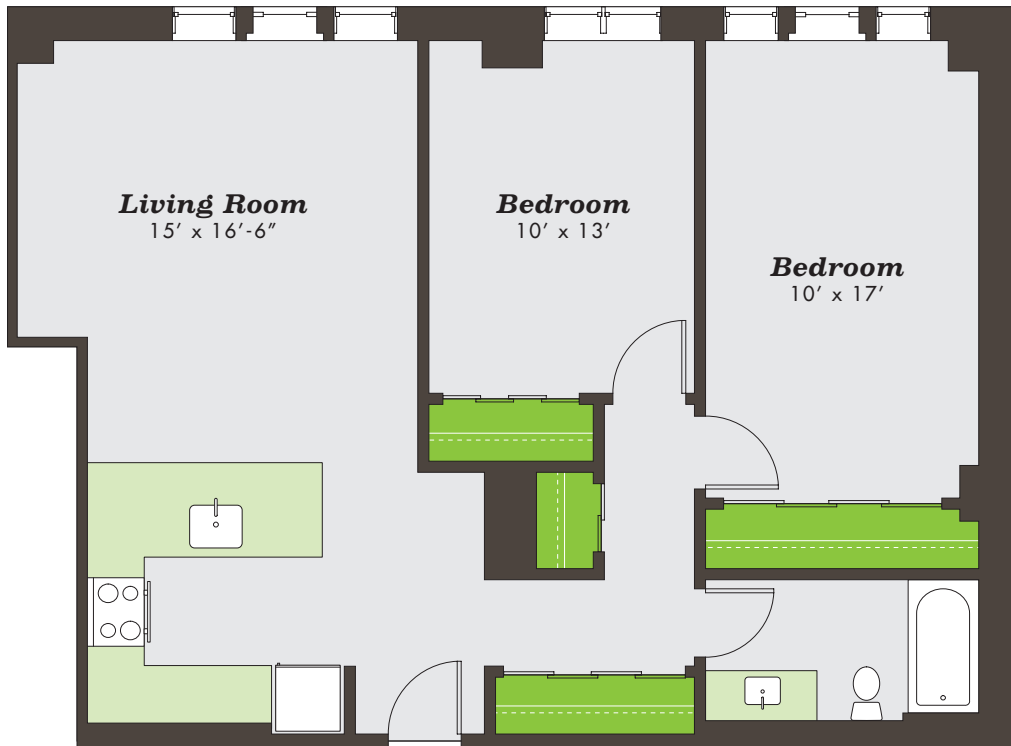

Sutherland

Unit 211 | 2 Bedroom | 1 Bathroom

Floor 2